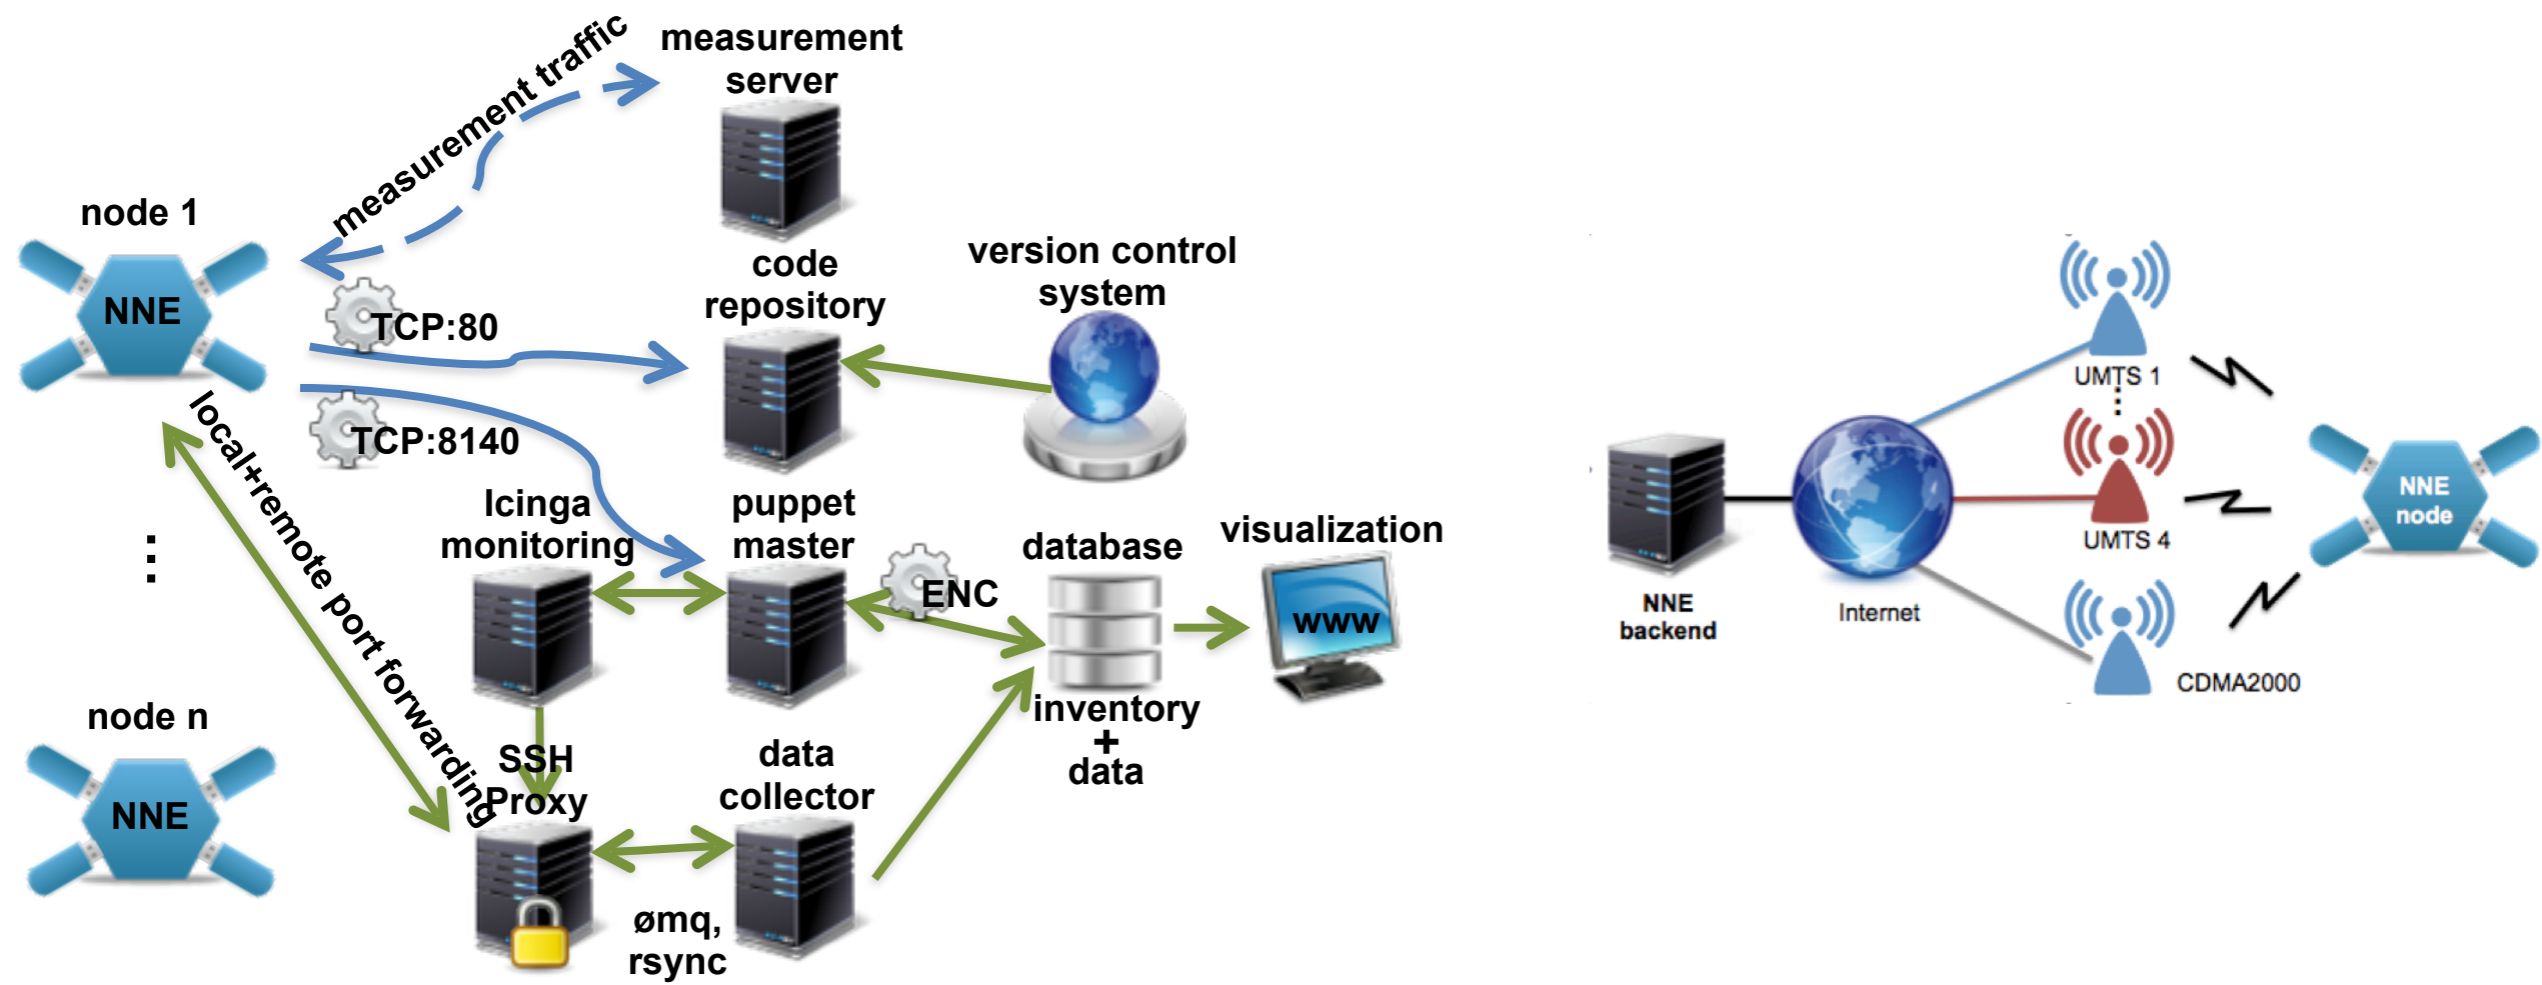

NorNet Edge Platform to Measure Mobile Broadband

Džiugas Baltrūnas
PhD Student & Research Engineer
CRNA@Simula

NorNet Users Workshop, Oslo, 2015-08-28

[**simula** . research laboratory]

Nornet Edge platform to measure MBB networks

Measurement servers

Management and data repository

Measurement traffic

Management traffic

Measurement results

Database queries

Measurement nodes

Visualization

Nornet Edge platform to measure MBB networks

More than 100 Linux based measurement nodes distributed across Norway

Deployed in rural and urban areas, and on trains

Dedicated 3G and LTE connections using USB modems

Tools and server-side infrastructure for measurements

Recent changes in the Norwegian MBB ecosystem

telenor

TELE2

NetCom

**network
norway™**

NNE@mobile

5 operational nodes aboard long distance trains