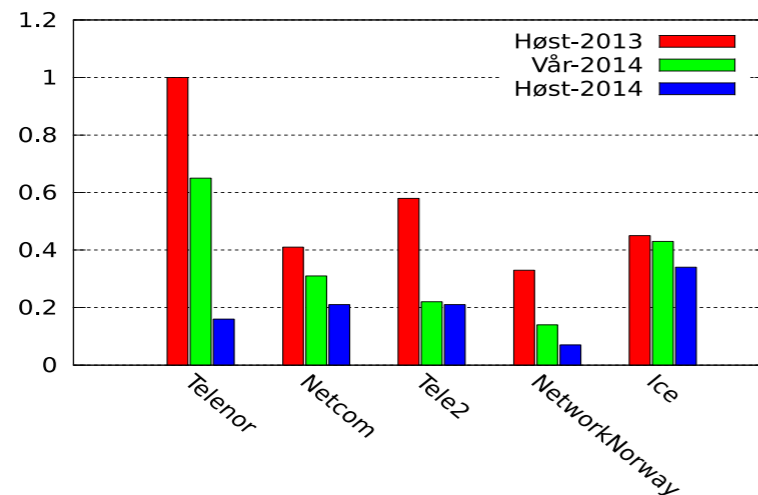

[**simula** . research laboratory]

Tilstandrapport 2014: drop in overall packet loss

Next steps: more nodes, new hardware and measurements

Shipping 40 more nodes is in progress

The next generation of hardware

New measurements and focus on mobility

NorNet Edge has proven to be a successful long-term platform to measure reliability of MBB networks

The testbed is counting its third year of operations: 24 billion data points