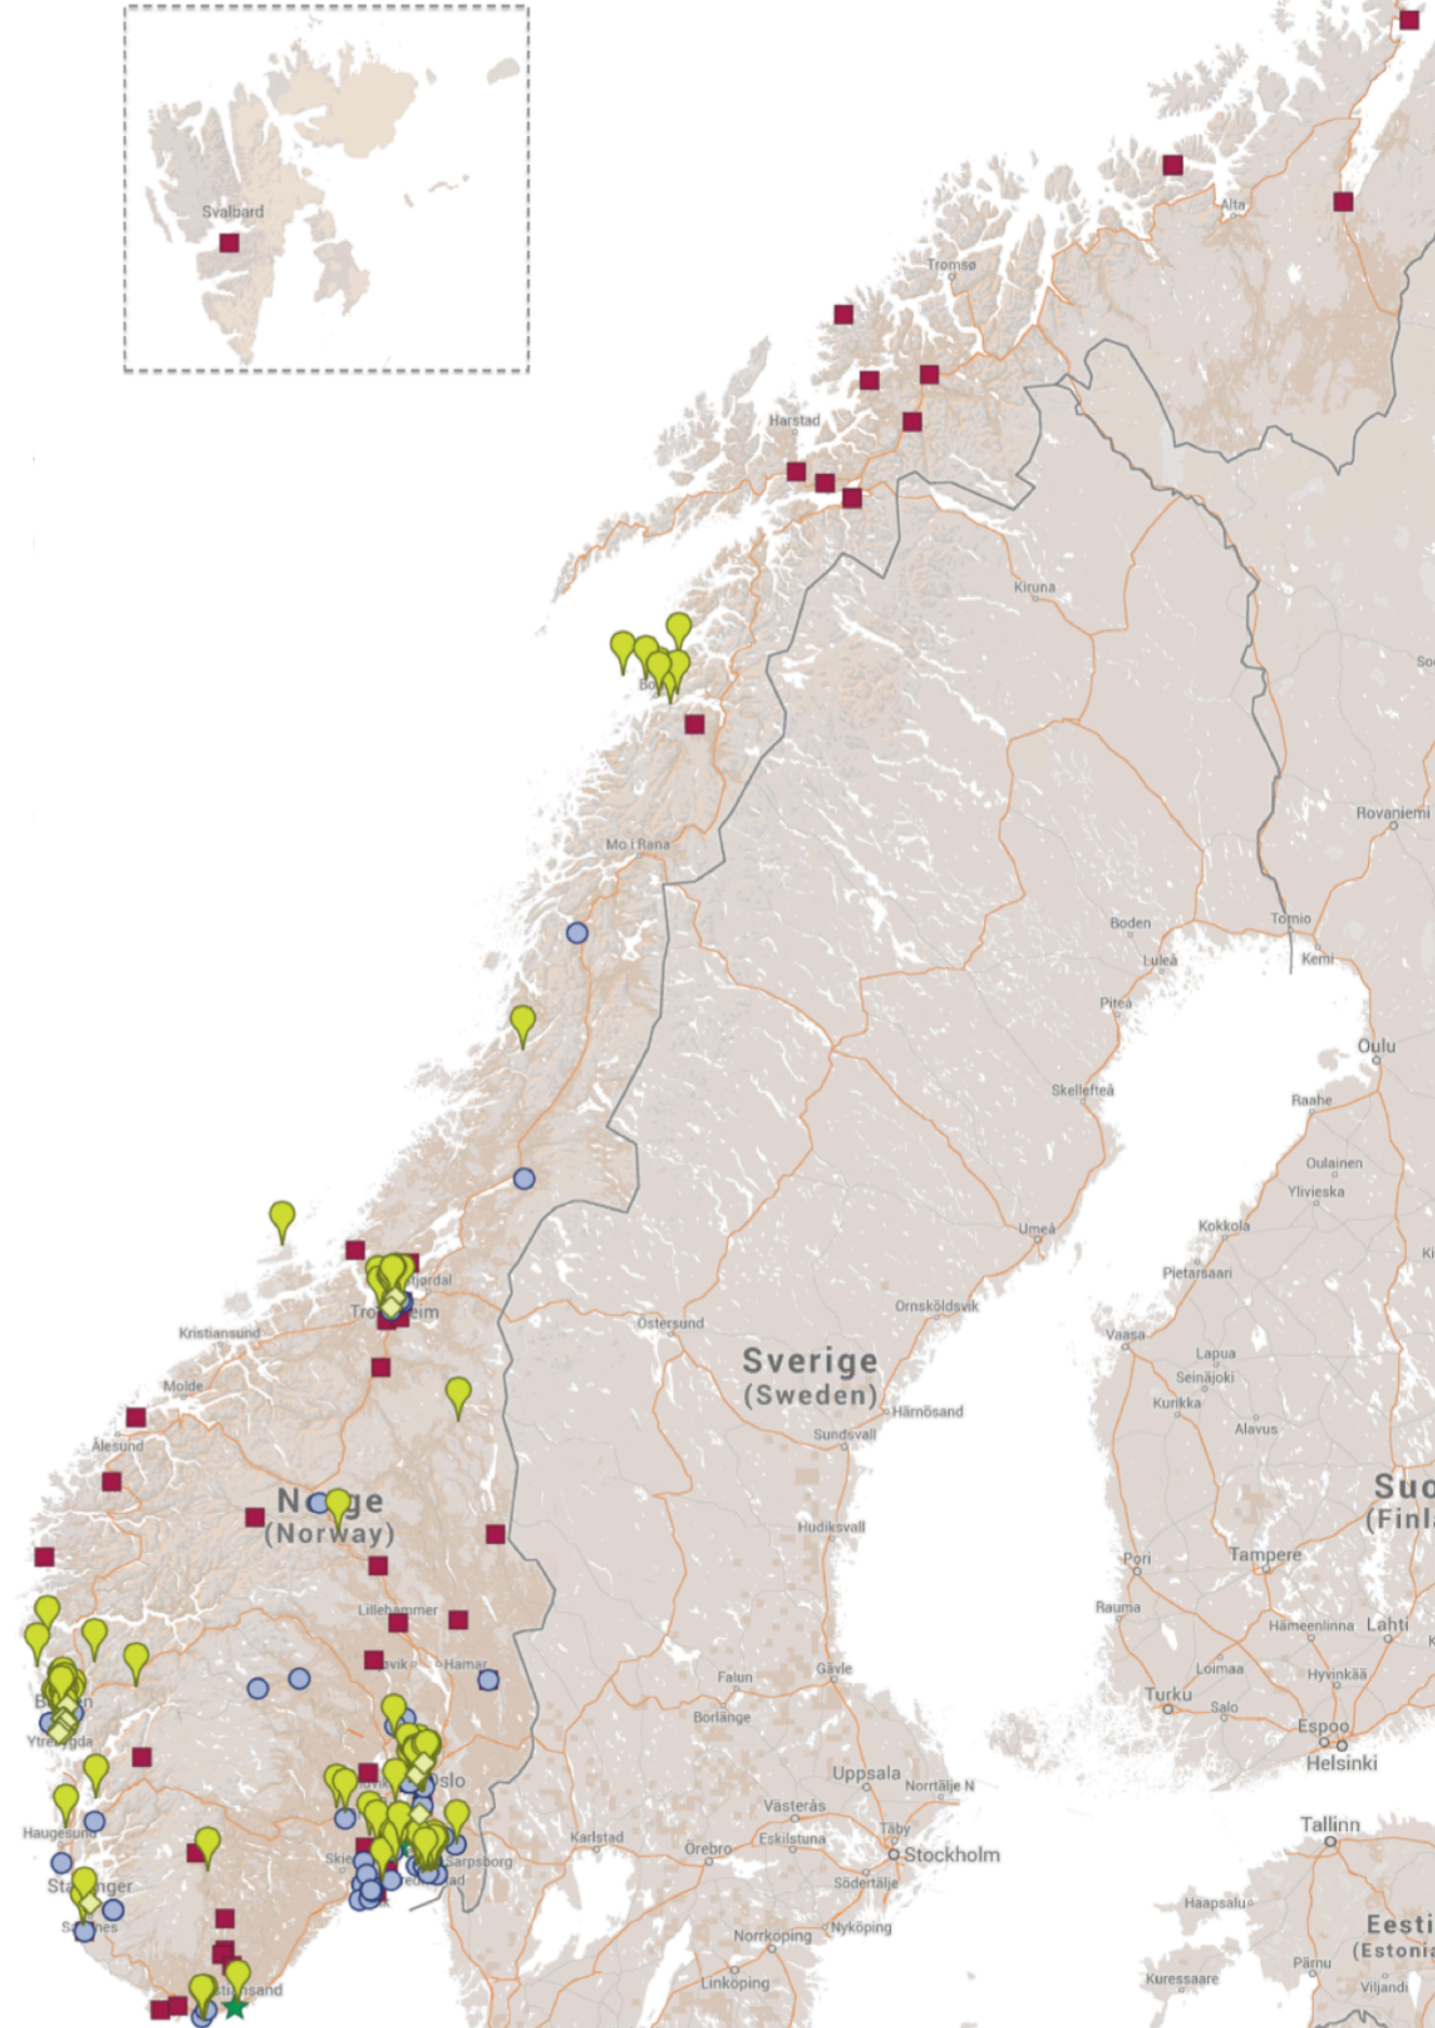

NorNet Edge Platform to Measure Mobile Broadband

Džiugas Baltrūnas
PhD Student & Research Engineer
CRNA@Simula

NorNet Users Workshop, Oslo, 2015-08-28

[**simula** . research laboratory]

Nornet Edge platform to measure MBB networks

Measurement servers

Management and data repository

Measurement traffic

Management traffic

Measurement results

Database queries

Measurement nodes

Visualization

Nornet Edge platform to measure MBB networks

More than 100 Linux based measurement nodes distributed across Norway

Deployed in rural and urban areas, and on trains

Dedicated 3G and LTE connections using USB modems