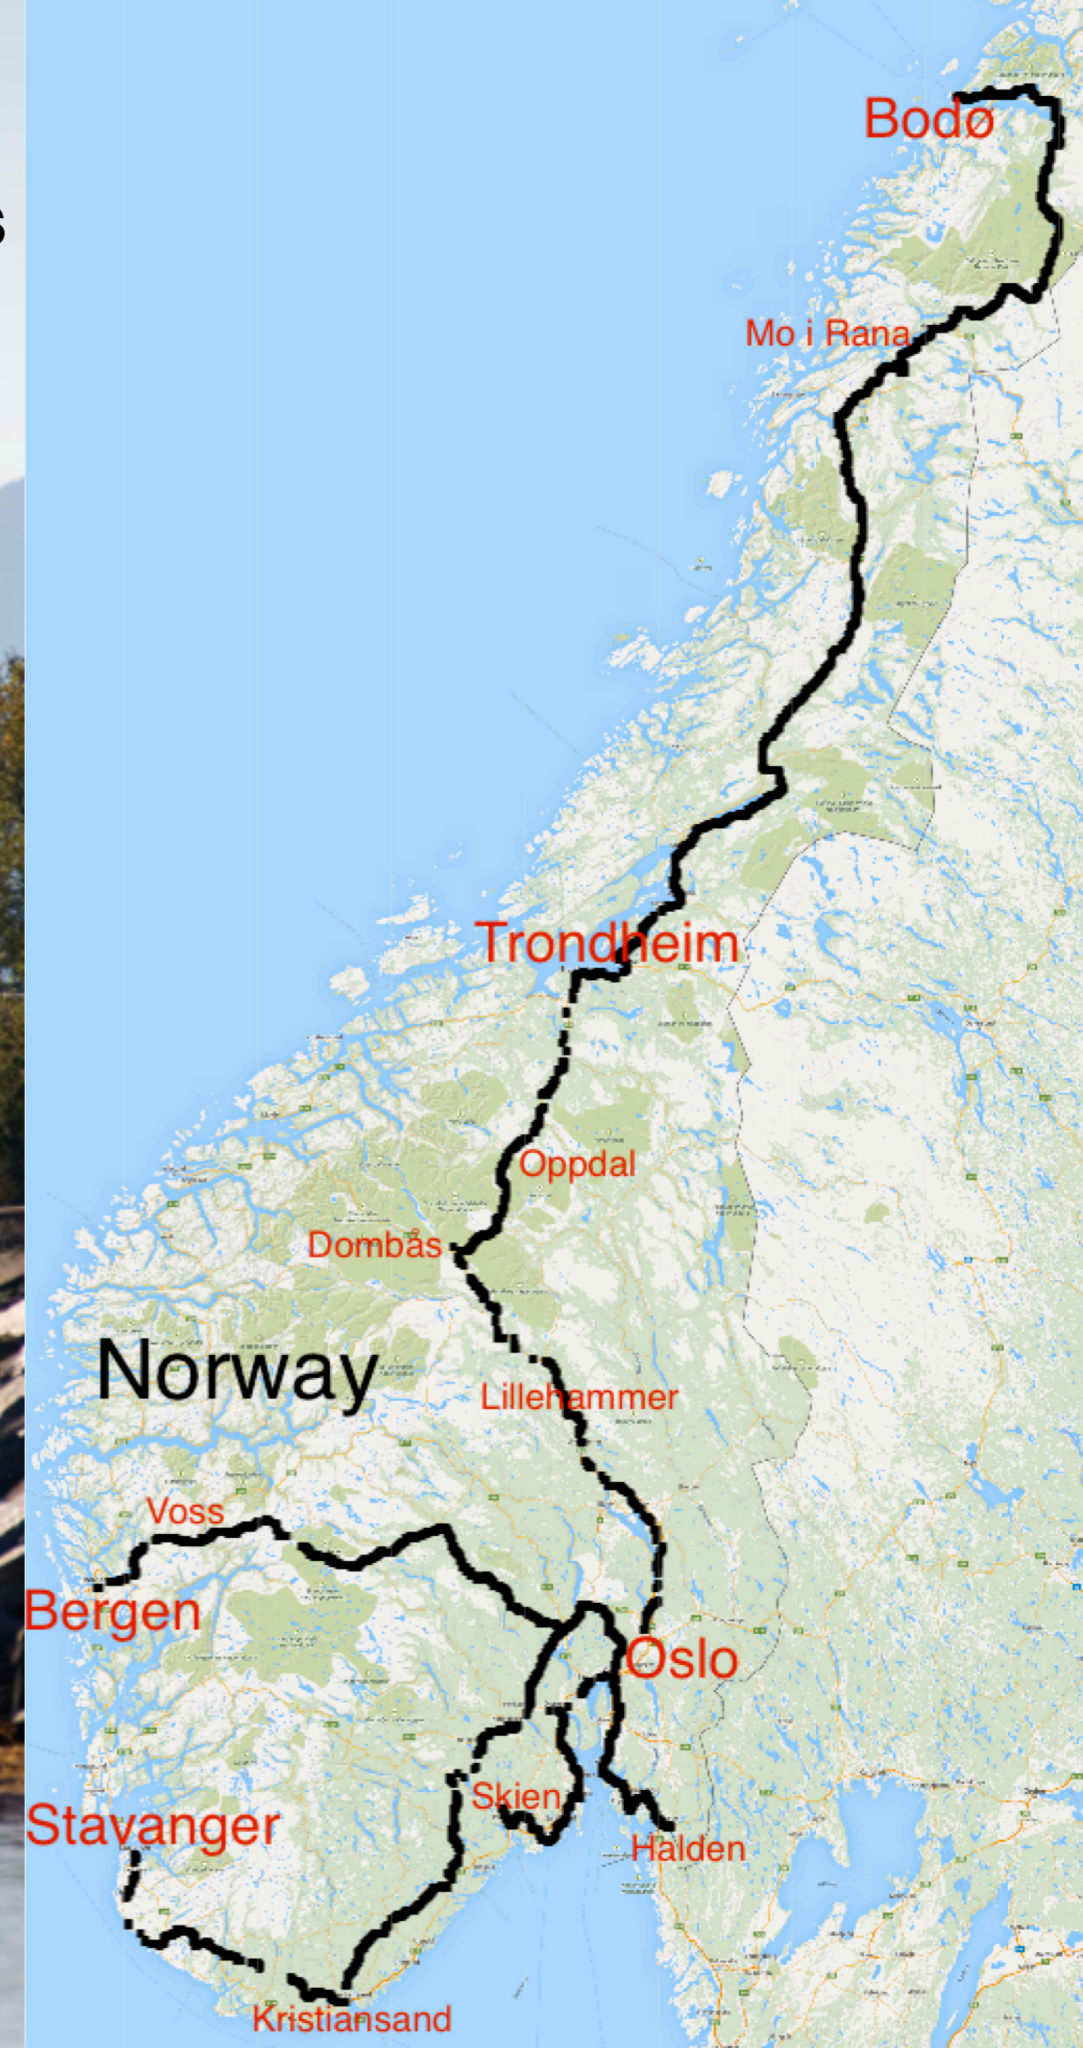

Nornet Edge platform to measure MBB networks

More than 100 Linux based measurement nodes distributed across Norway

Deployed in rural and urban areas, and on trains

Dedicated 3G and LTE connections using USB modems

Tools and server-side infrastructure for measurements

Recent changes in the Norwegian MBB ecosystem

telenor

TELE2

NetCom

**network
norway™**

NNE@mobile

5 operational nodes aboard long distance trains