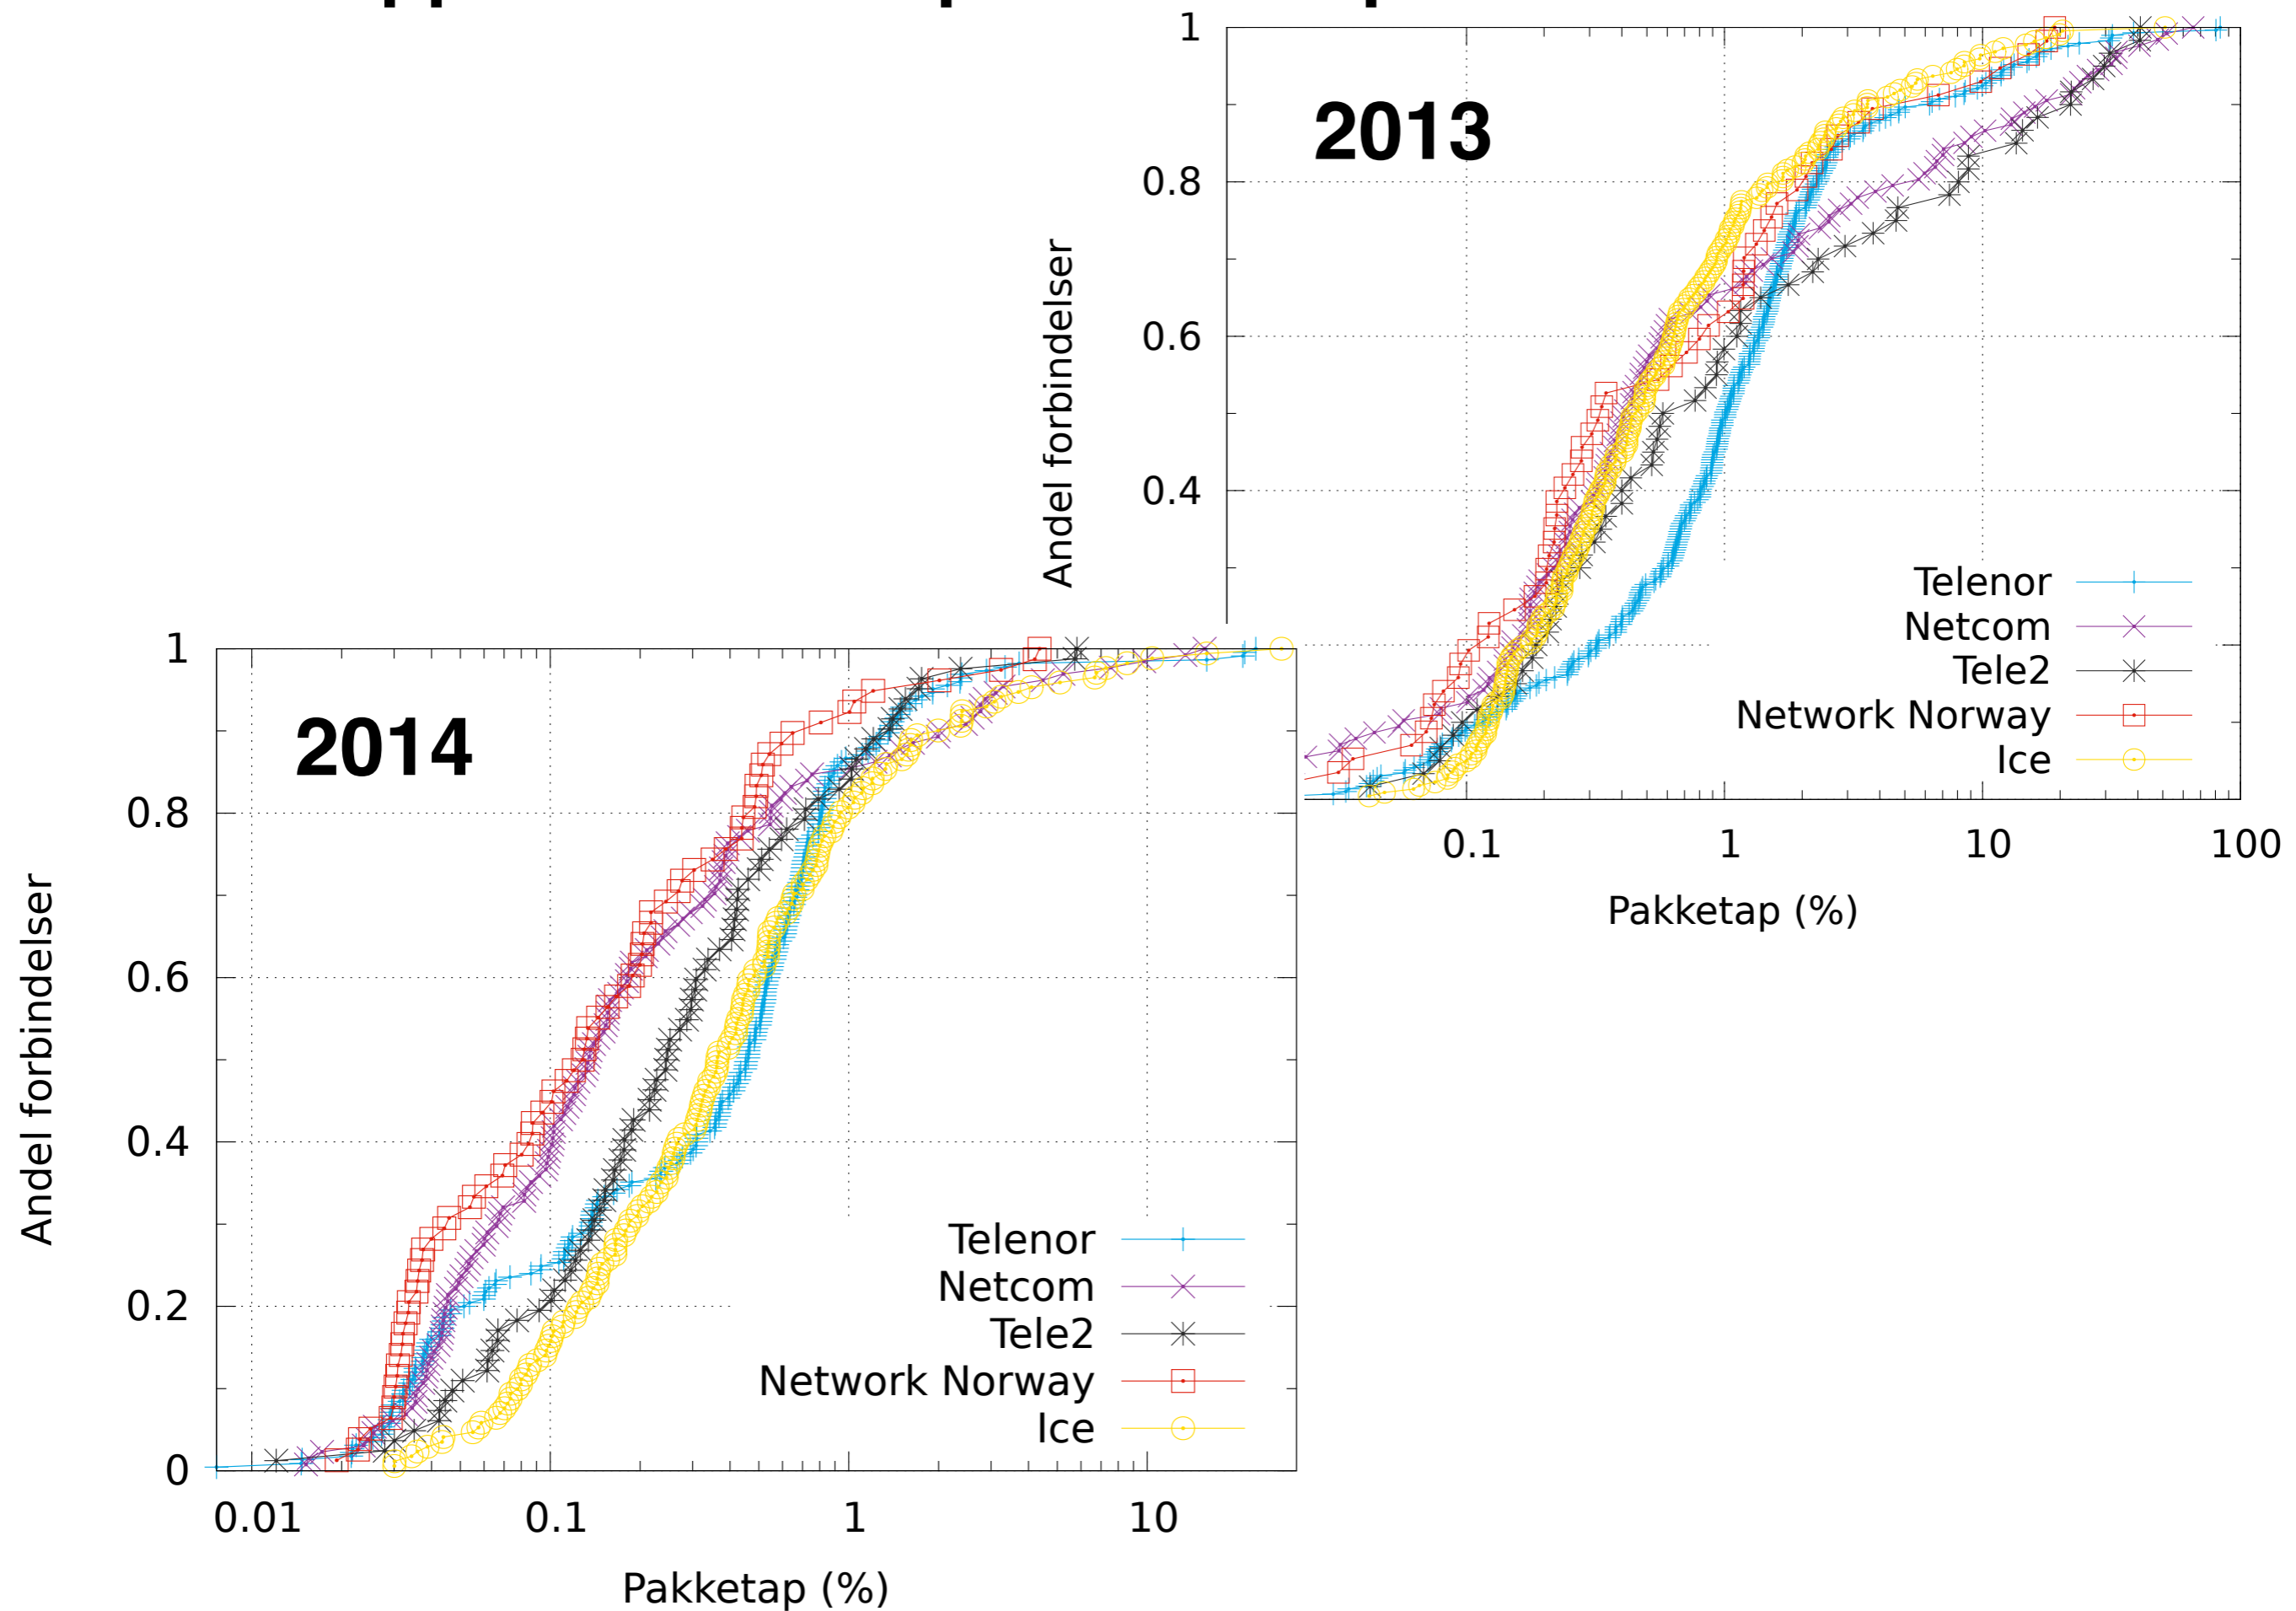

Tilstandrapport 2014: drop in overall packet loss