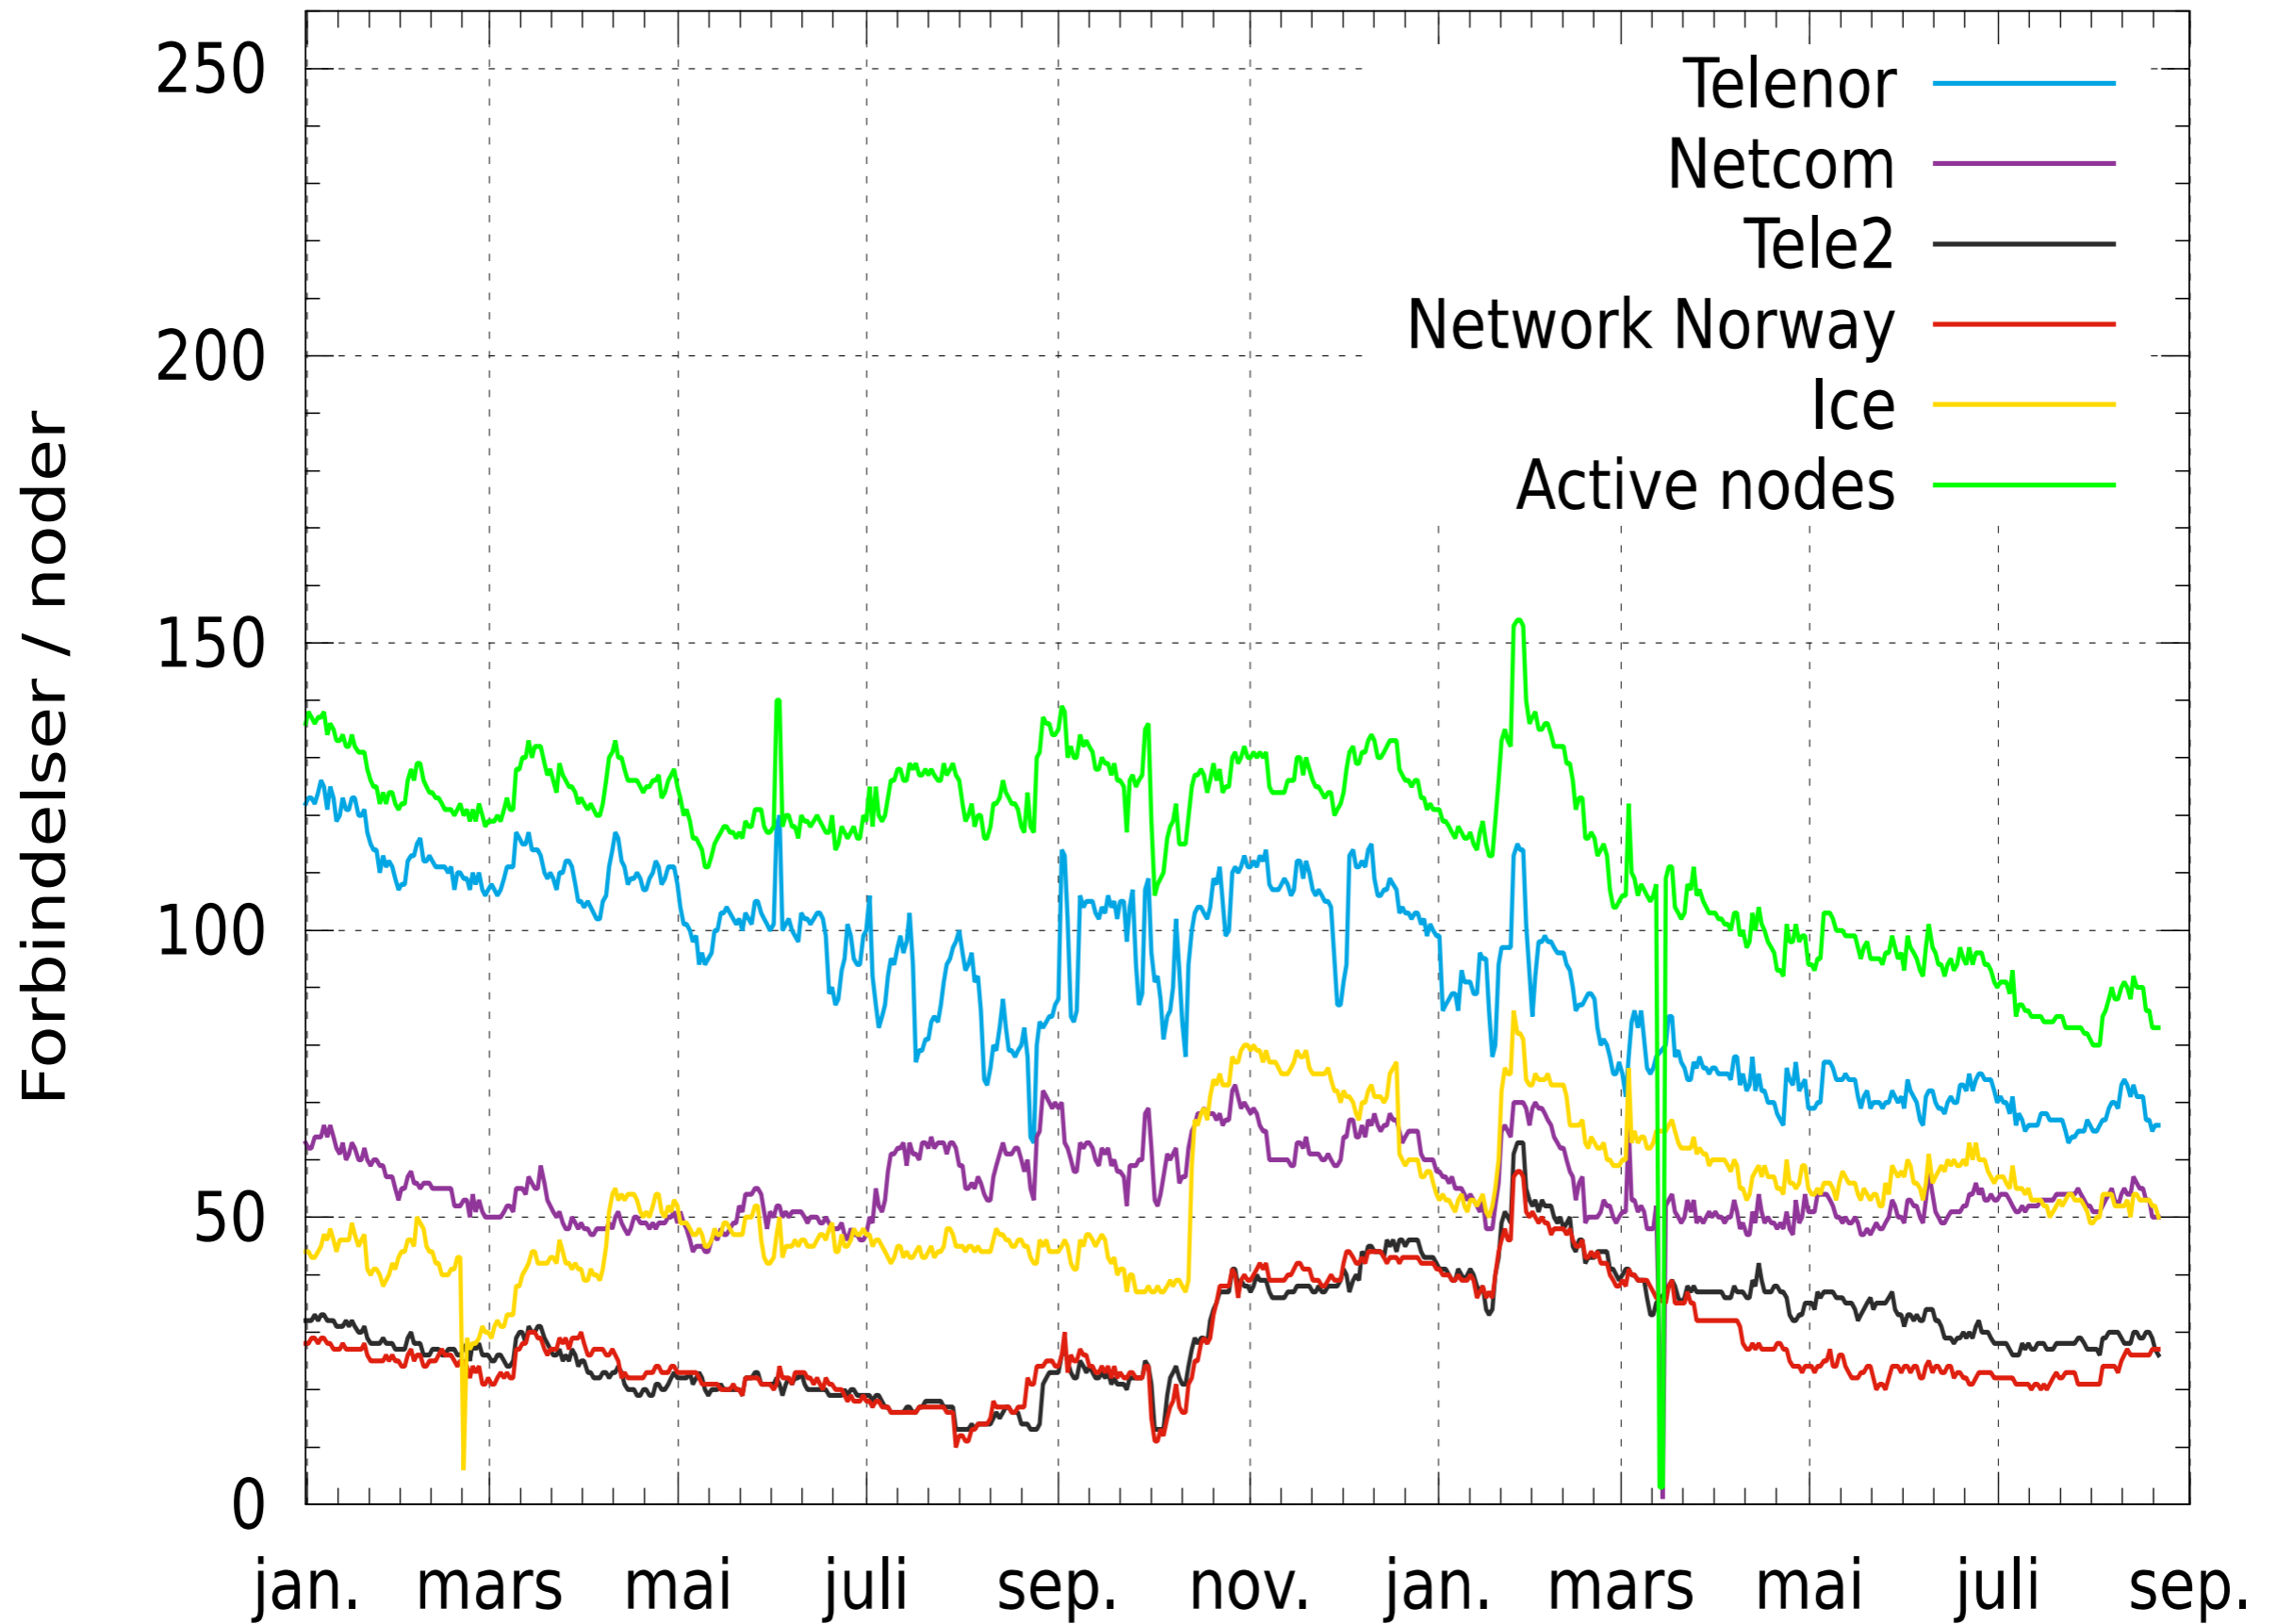

Nornet Edge platform to measure MBB networks

More than 100 Linux based measurement nodes distributed across Norway

Deployed in rural and urban areas, and on trains

Dedicated 3G and LTE connections using USB modems

Tools and server-side infrastructure for measurements

Recent changes in the Norwegian MBB ecosystem

telenor

TELE2

NetCom

**network
norway™**

NNE@mobile

5 operational nodes aboard long distance trains

The number of active nodes decreased, but is still ~100

New deployment strategies stabilized the node count

Published 2nd report on MBB performance in Norway

For første gang ser forskerne ved Simula tegn til at mobiloperatørens nett blir mer til å stole på.