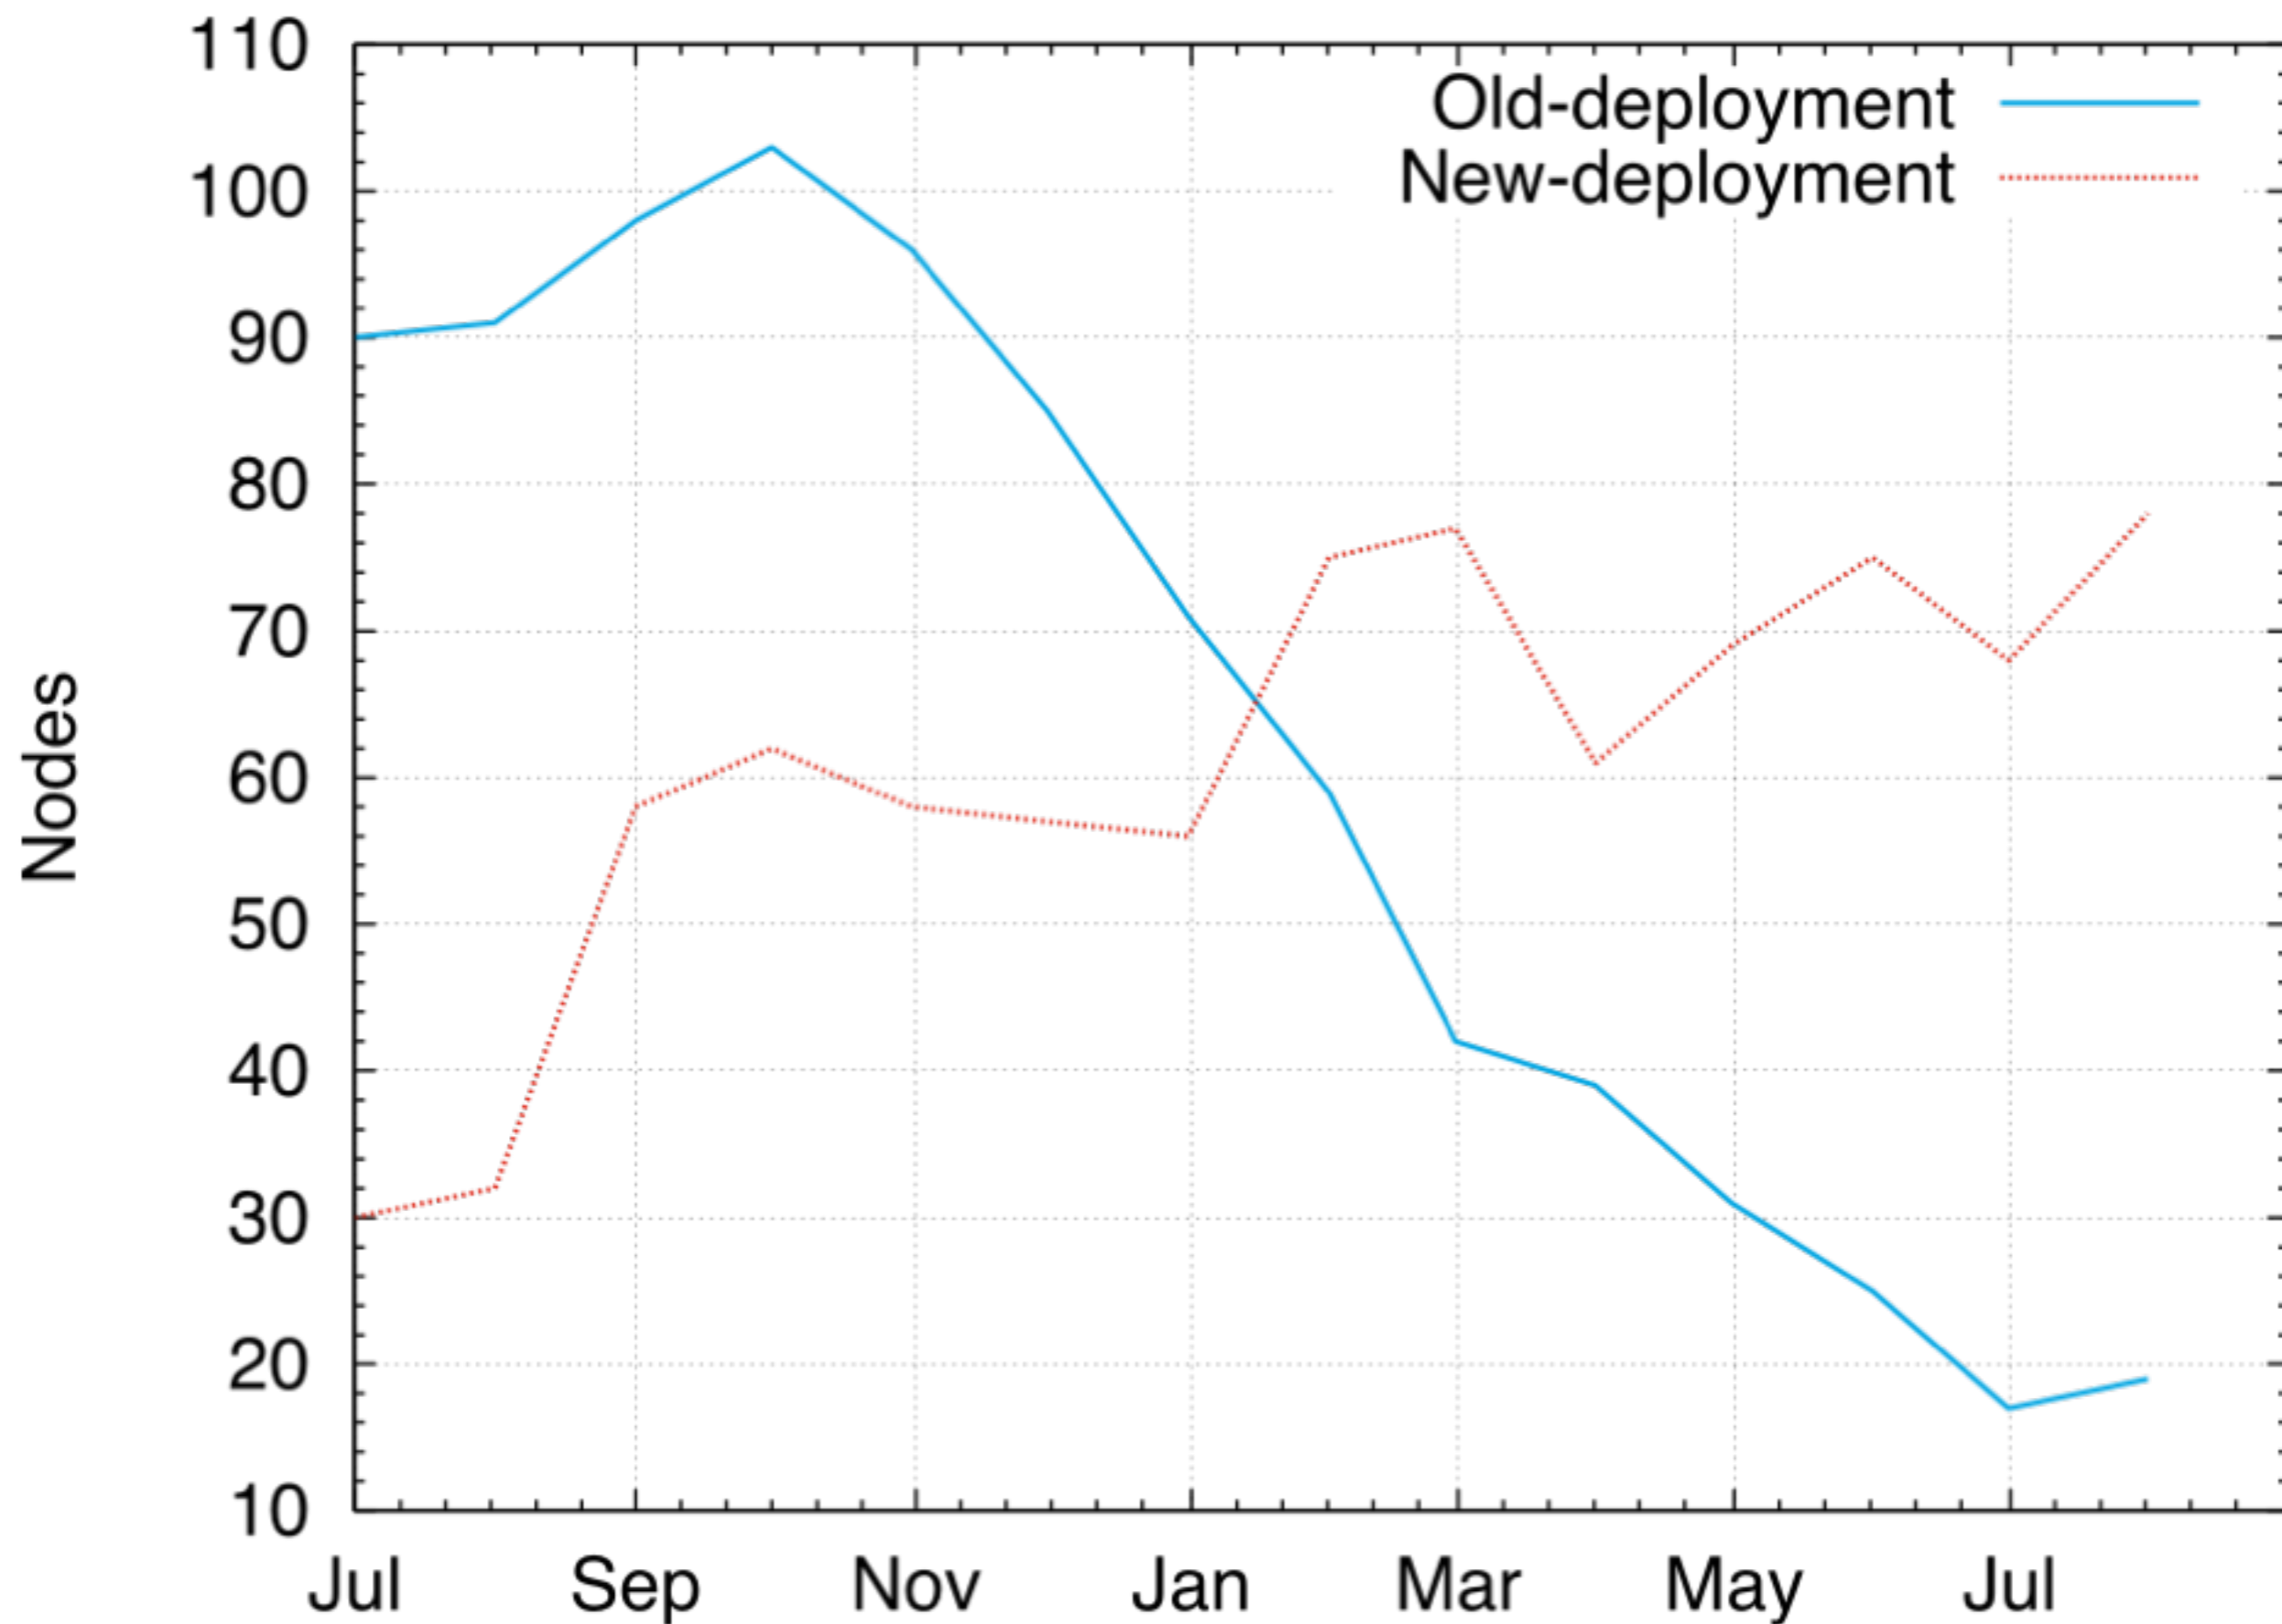

Nornet Edge platform to measure MBB networks

More than 100 Linux based measurement nodes distributed across Norway

Deployed in rural and urban areas, and on trains

Dedicated 3G and LTE connections using USB modems

Tools and server-side infrastructure for measurements

Recent changes in the Norwegian MBB ecosystem

telenor

TELE2

NetCom

**network
norway™**

NNE@mobile

5 operational nodes aboard long distance trains

The number of active nodes decreased, but is still ~100

New deployment strategies stabilized the node count

Published 2nd report on MBB performance in Norway

For første gang ser forskerne ved Simula tegn til at mobiloperatørens nett blir mer til å stole på.